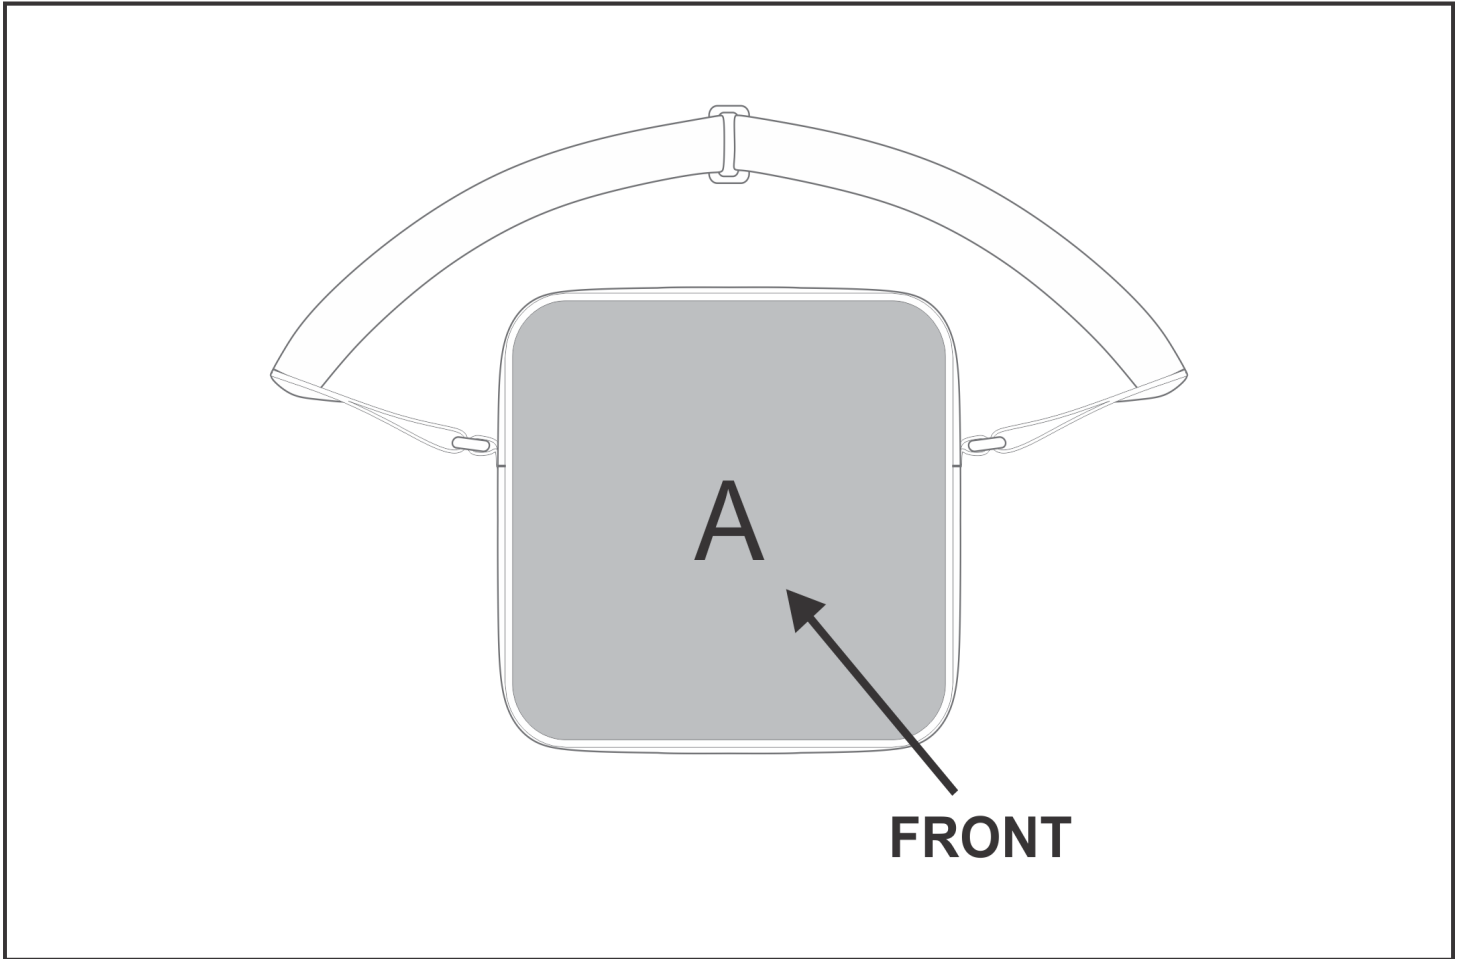

# BC-HP-26-G

Hoppla Explore Crossbody Bag

## Need to know:

Includes 1-Position Sublimation (setup fees apply)

## Branding Options:

Position	Branding Method (Branding Code)	No. of Colours	Dimension
A	Custom Sublimation A (CPSUB-A)	Full Colour	219mm wide x 230mm high